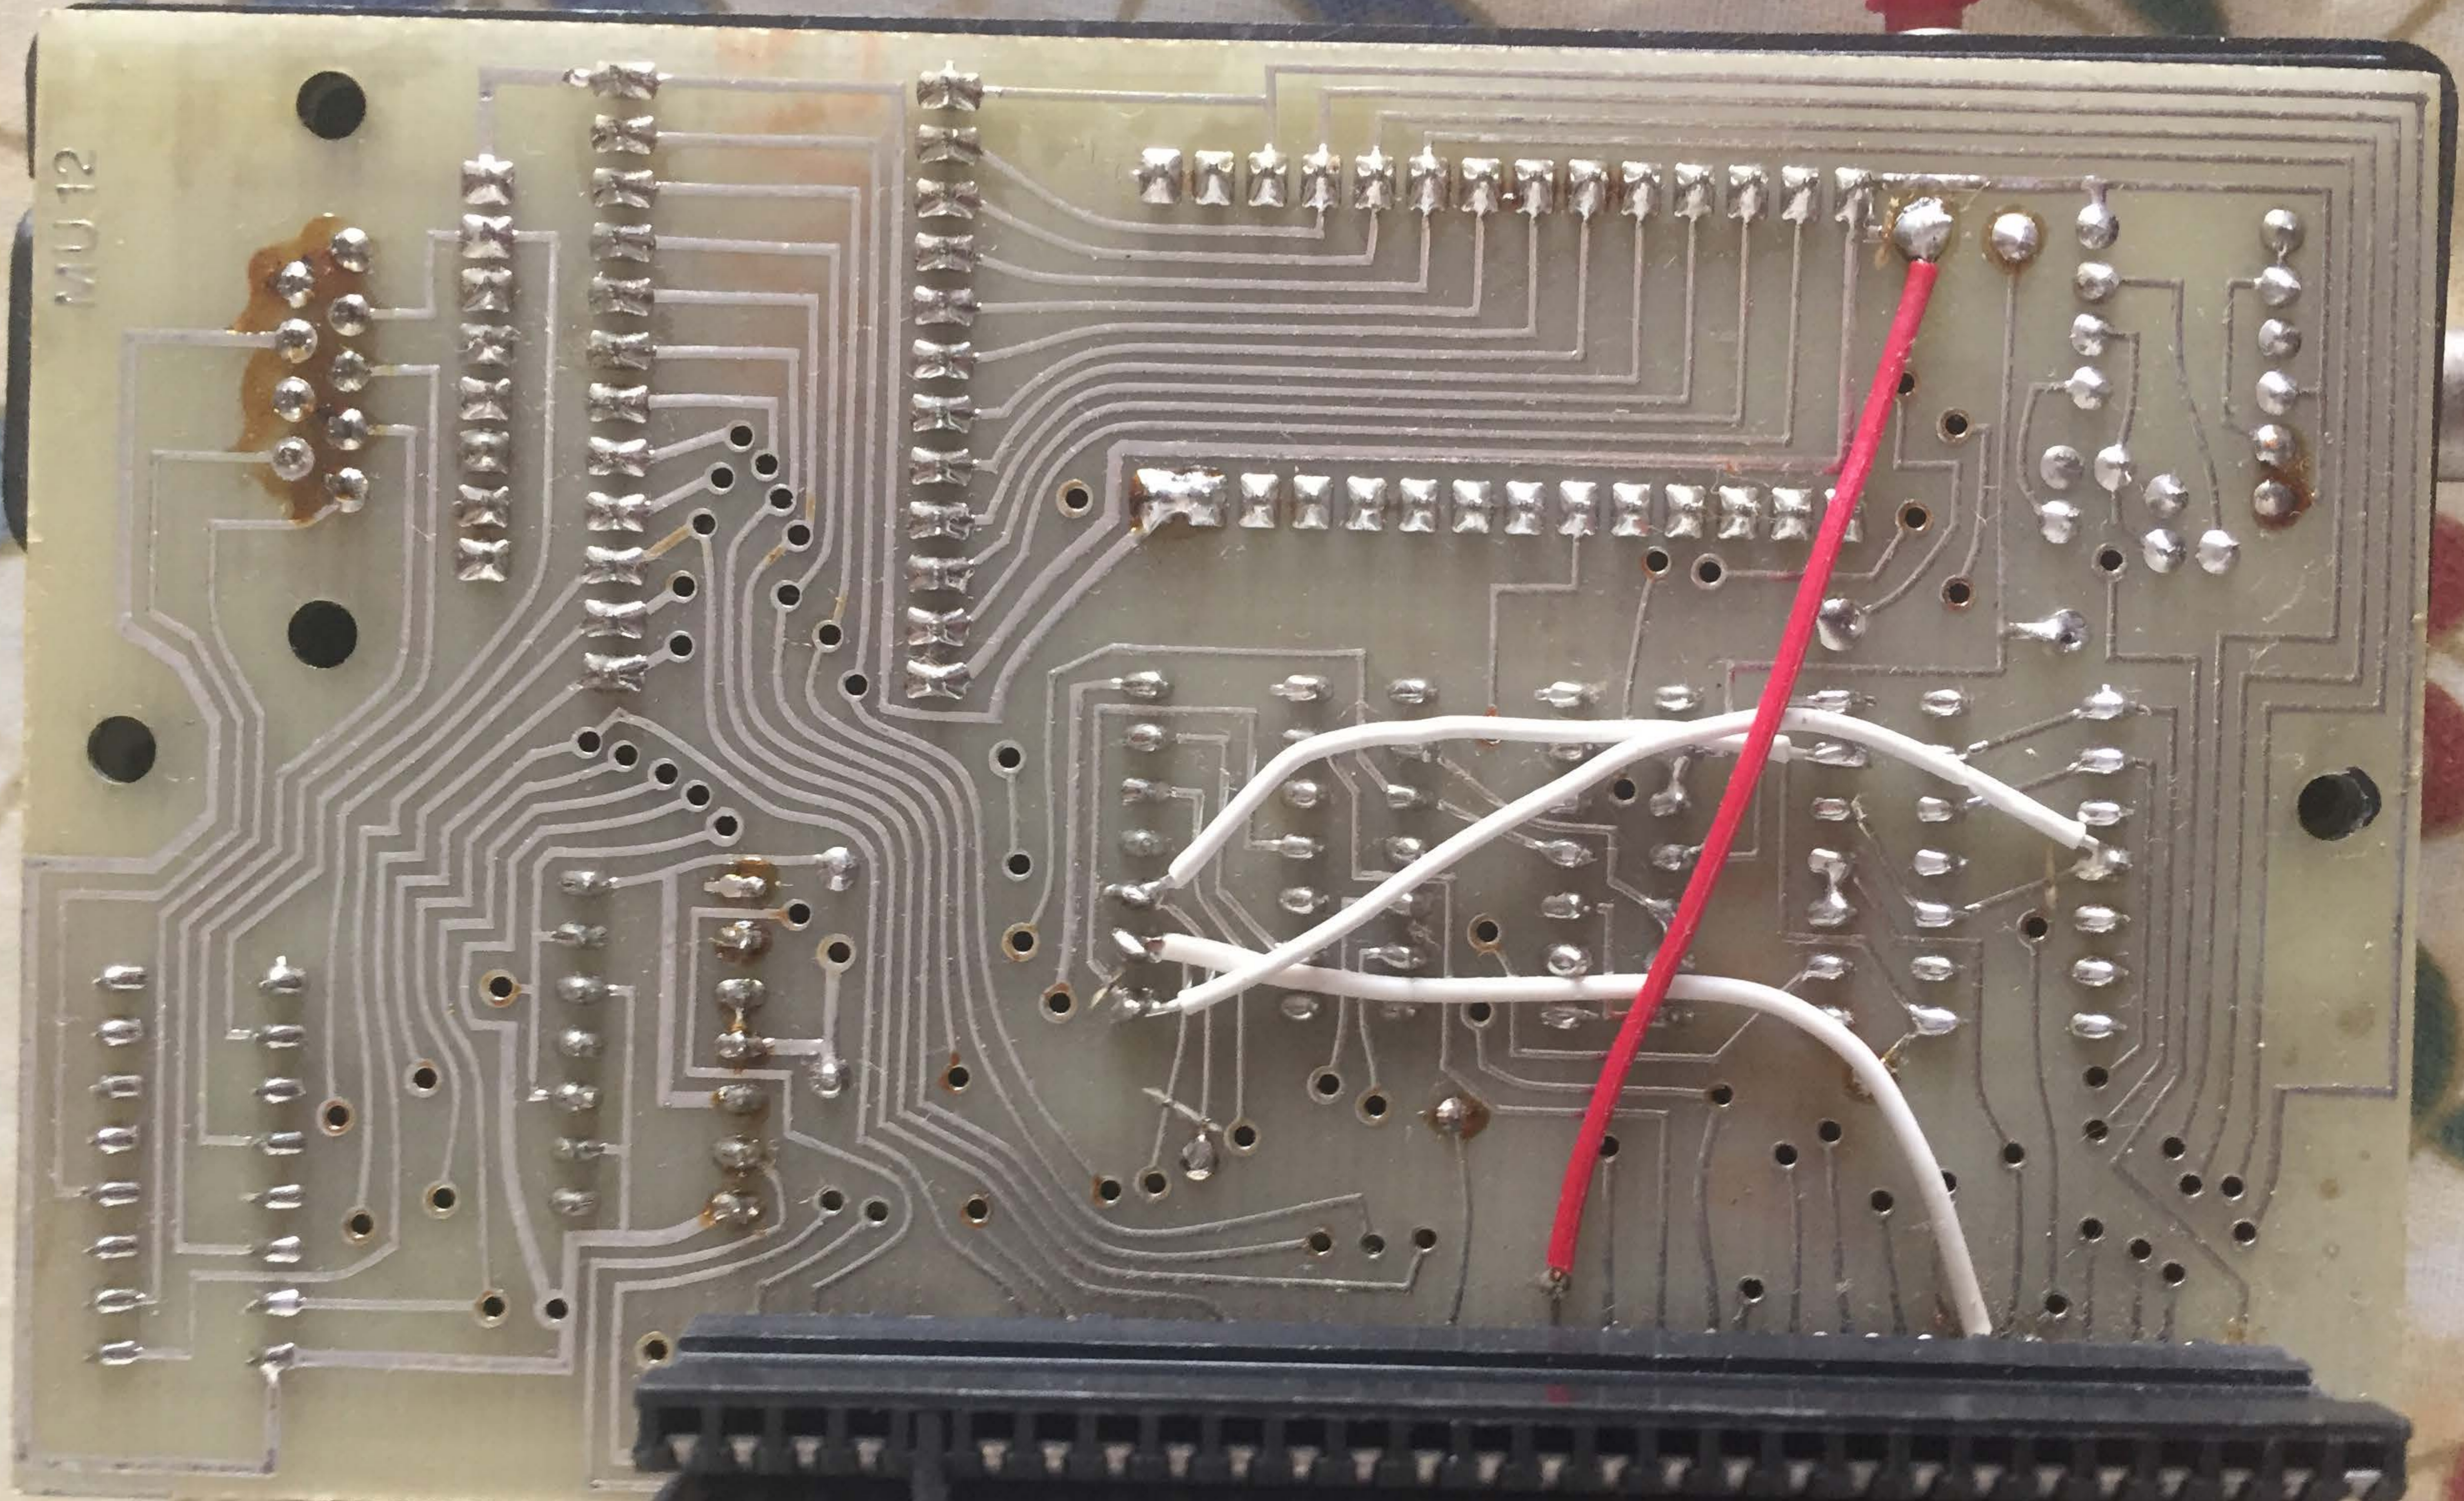

**multiface
one**

multiface one TM

Made in England by

ROMANTIC ROBOT UK Ltd

77 Dyne Road London NW6 7DR

Disconnect power supply before
attaching/removing Multiface One.
Warranty void if opened.

381 R

MU12