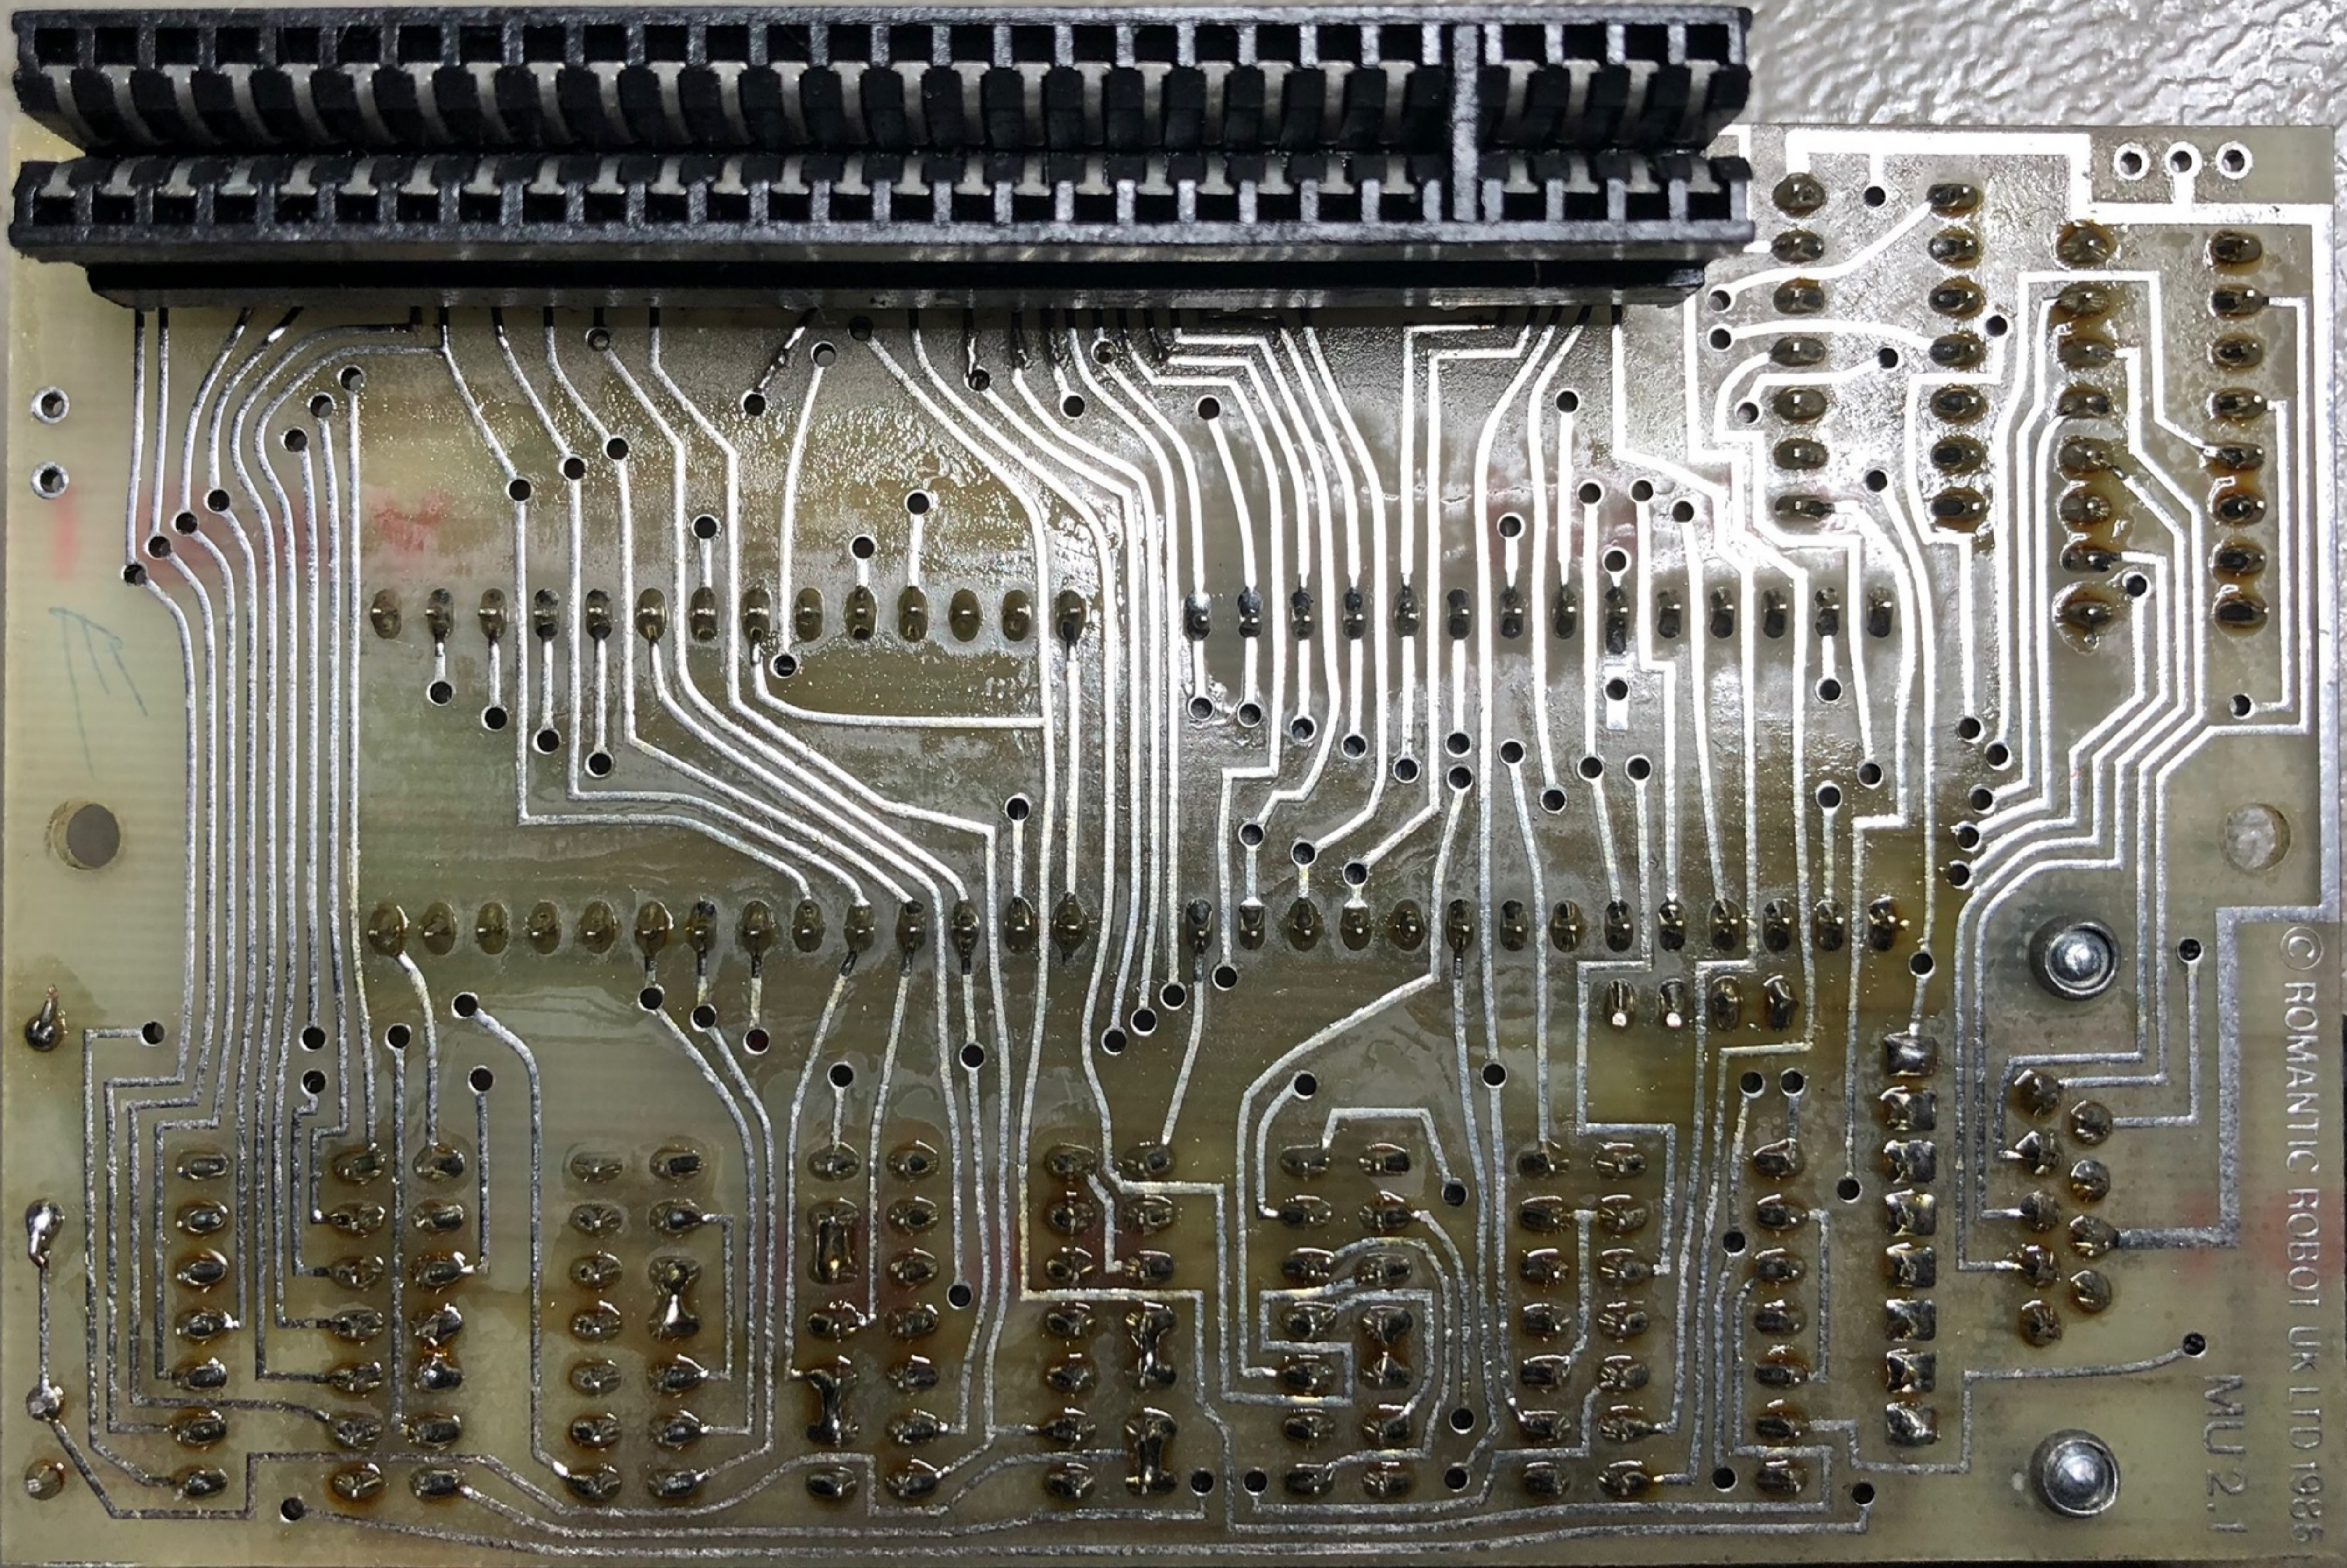

© ROMANTIC ROBOT UK LTD 1985

MU 2.1

multiface one TM

Made in England by

ROMANTIC ROBOT UK Ltd

77 Dyne Road London NW6 7DR

Disconnect power supply before
attaching/removing Multiface One.
Warranty void if opened.

74LS74AN A
5VV8439 CW

74LS30N A
5KK8449 EZ

74LS32N
5KK8601 HN

74LS260N A
5KK8502 EA

TY2000 C554

Resistor

© ROMANTIC ROBOT UK LTD 1985

MU 2.1