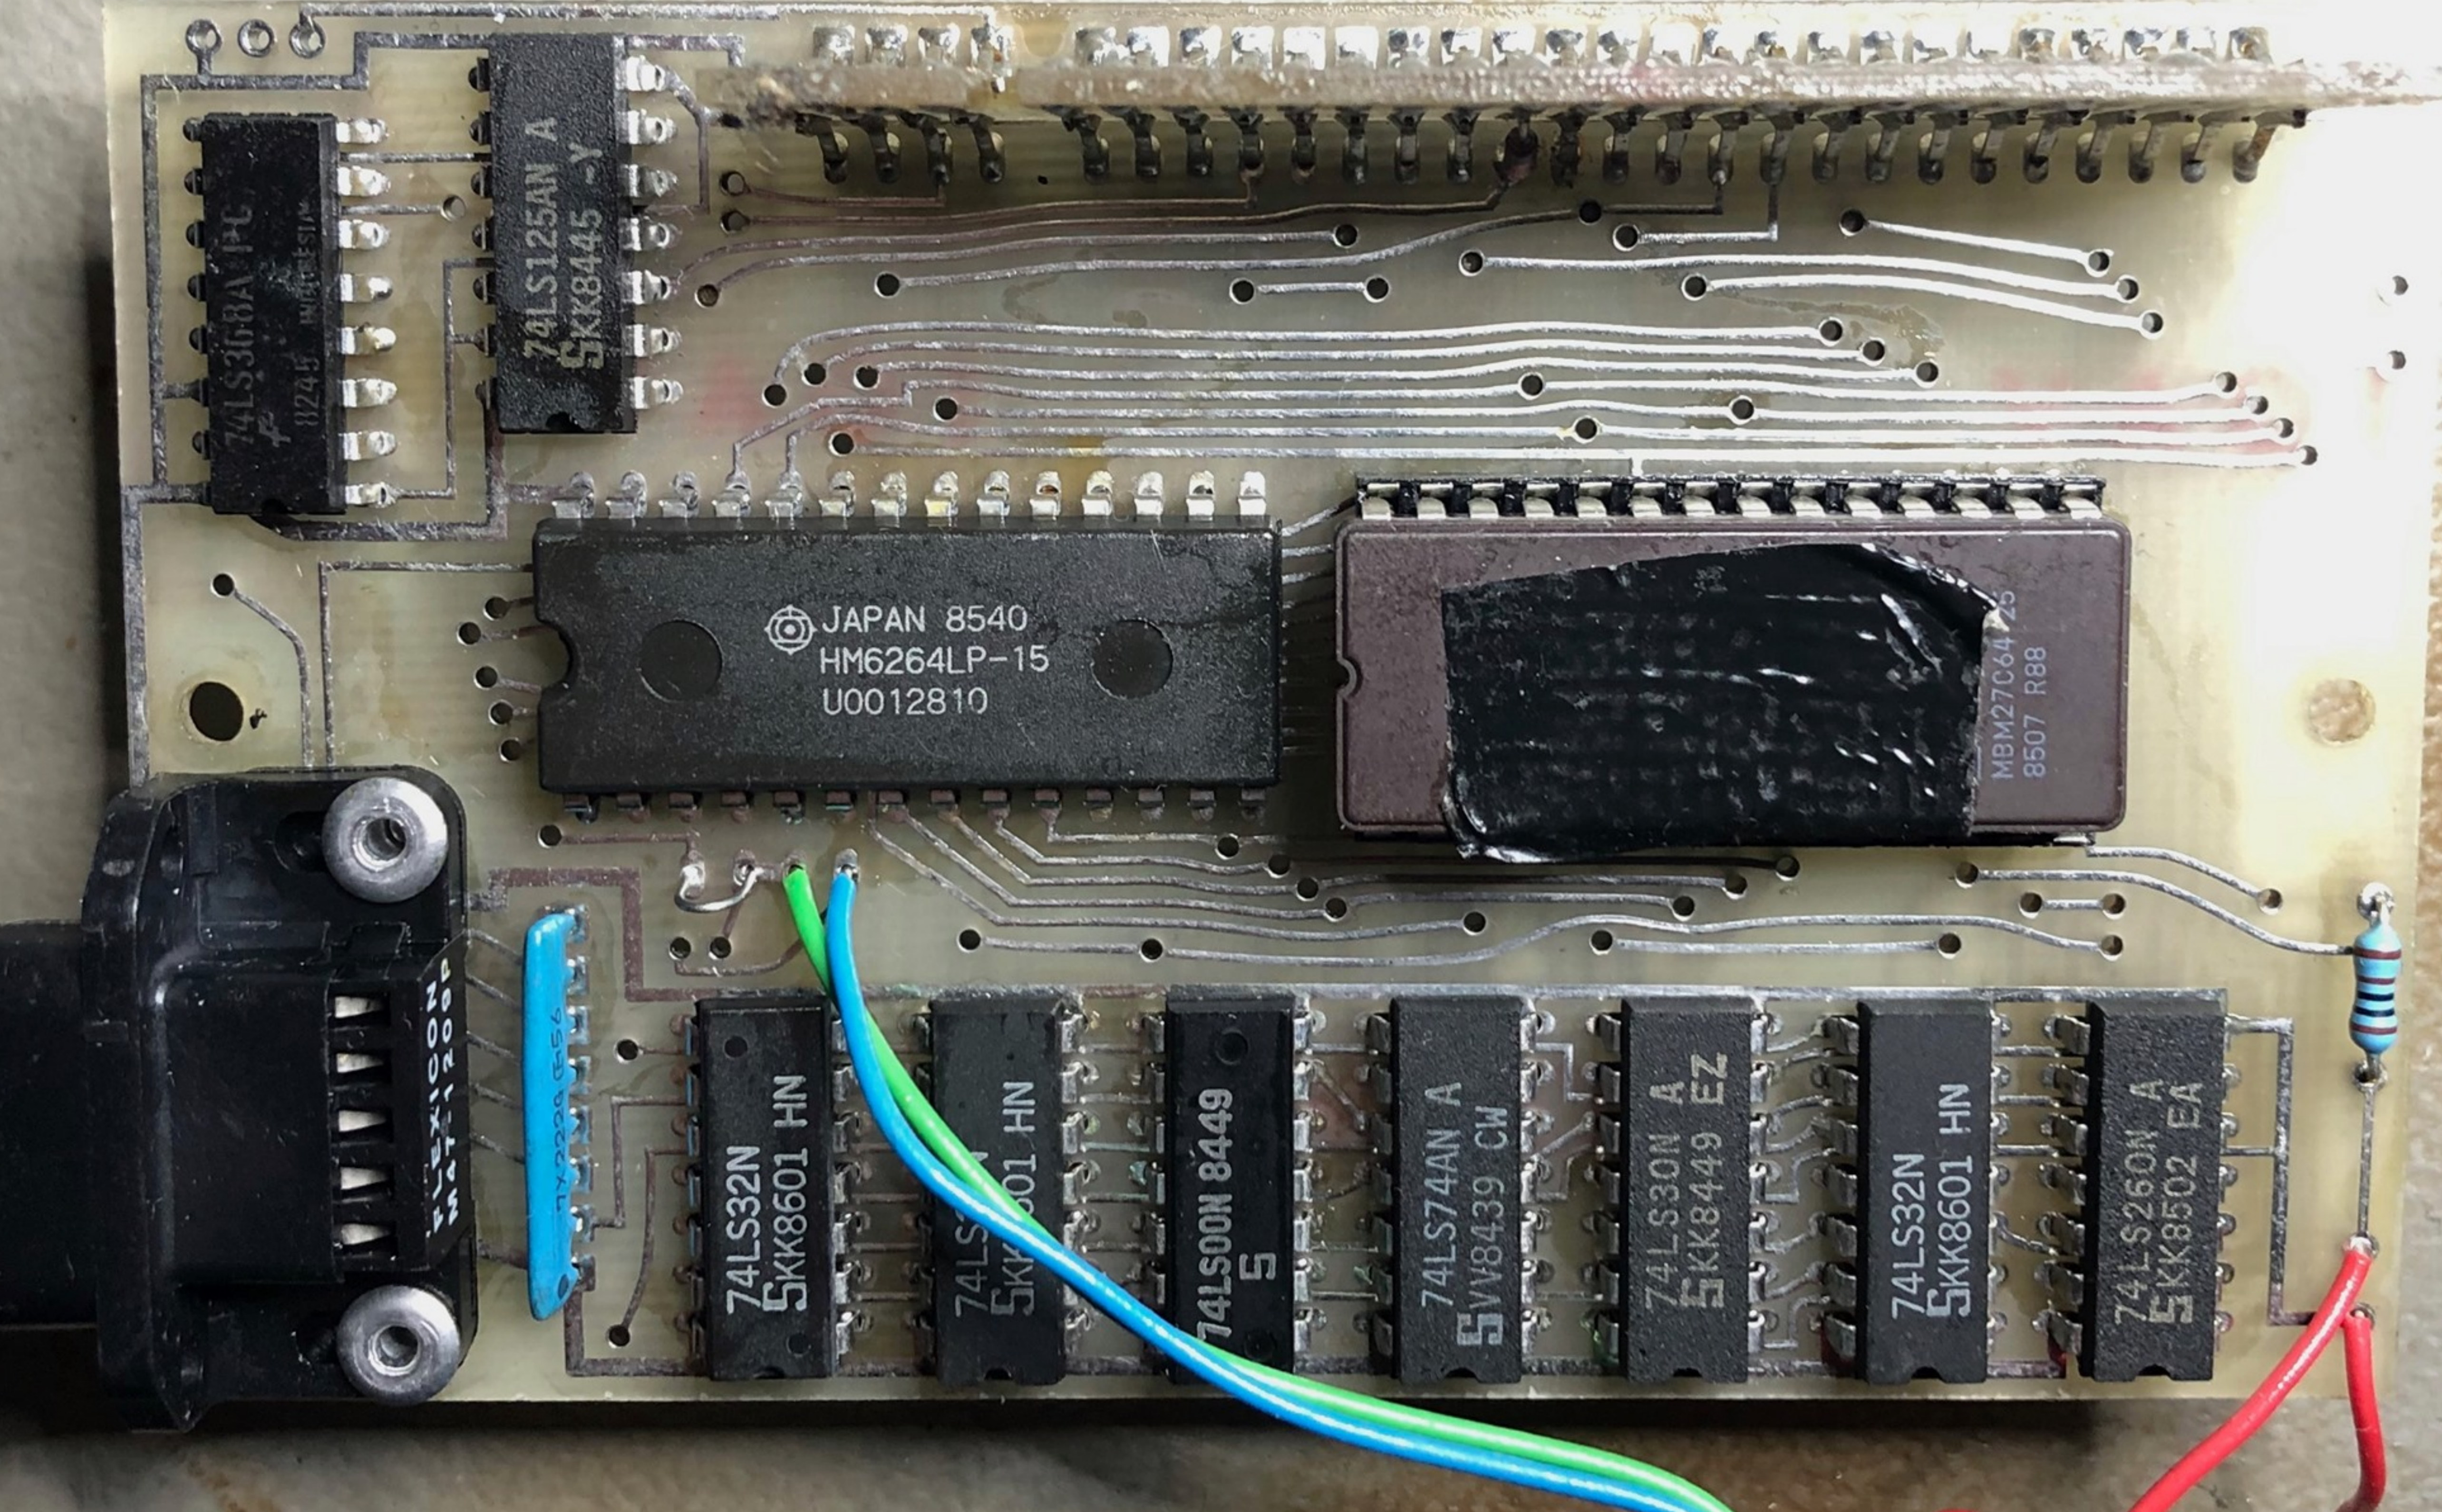

© ROMANTIC ROBOT UK LTD 1985

MU 2.1

multiface one TM

Made in England by

ROMANTIC ROBOT UK Ltd

77 Dyne Road London NW6 7DR

Disconnect power supply before
attaching/removing Multiface One.
Warranty void if opened.

74LS74AN A
5VV8439 CW

74LS30N A
5KK8449 EZ

74LS32N
5KK8601 HN

74LS260N A
5KK8502 EA

TY2000 C554

Resistor

© ROMANTIC ROBOT UK LTD 1985

MU 2.1